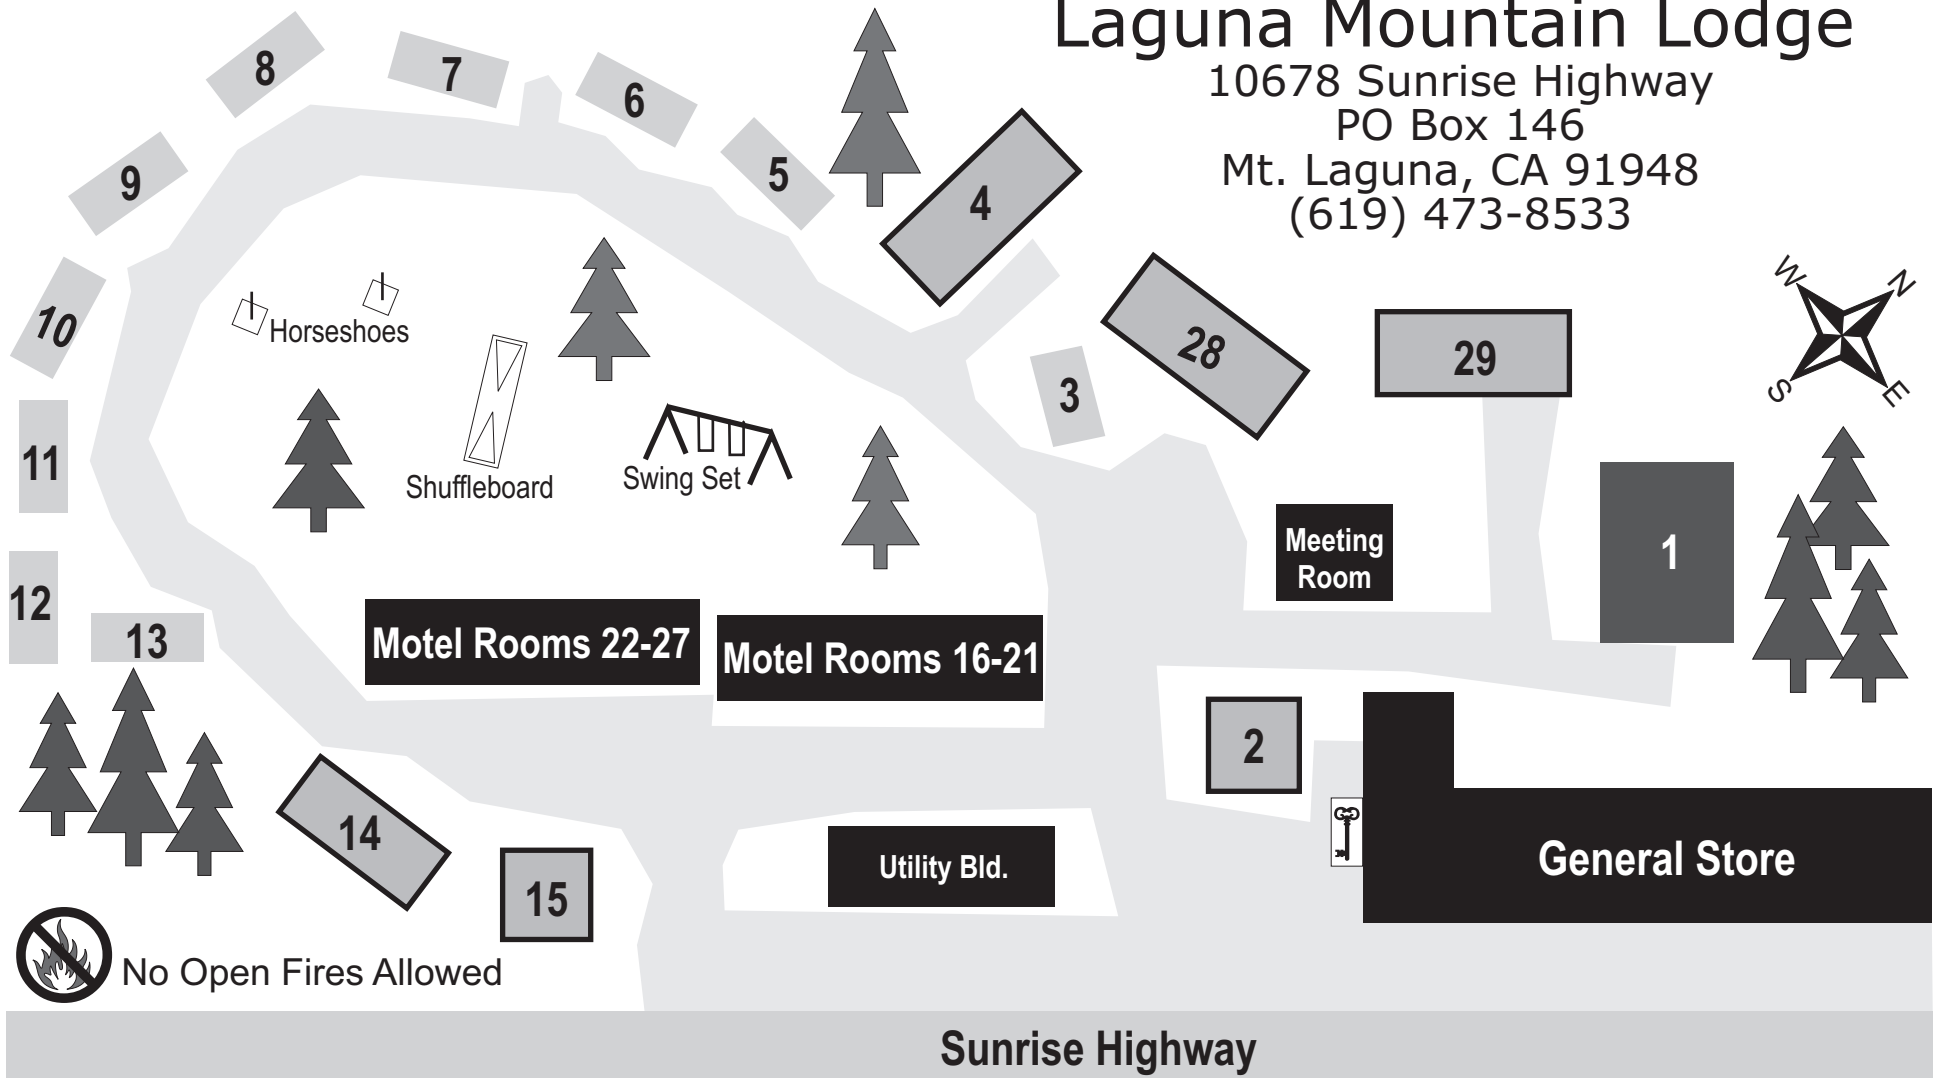

Laguna Mountain Lodge

10678 Sunrise Highway
 PO Box 146
 Mt. Laguna, CA 91948
 (619) 473-8533

-  1 Bedroom Cabins
-  2 Bedroom Cabins
-  3 Bedroom Cabin
-  Night Check In And Key Drop

Check-Out Time: 12 Noon
 Please Return Key to Check-in
 or Use the Key Drop at the Night Check-in

Quiet Time: 10 PM – 8 AM

Fireplaces: Use wood or fire log only.
 Please cut firewood outside.
 Bar-B-Qs: Use charcoal briquettes only.
 No Firewood in Bar-B-Qs!

Smoking: All units are non-smoking.
 Please smoke outside & use ashtrays provided.